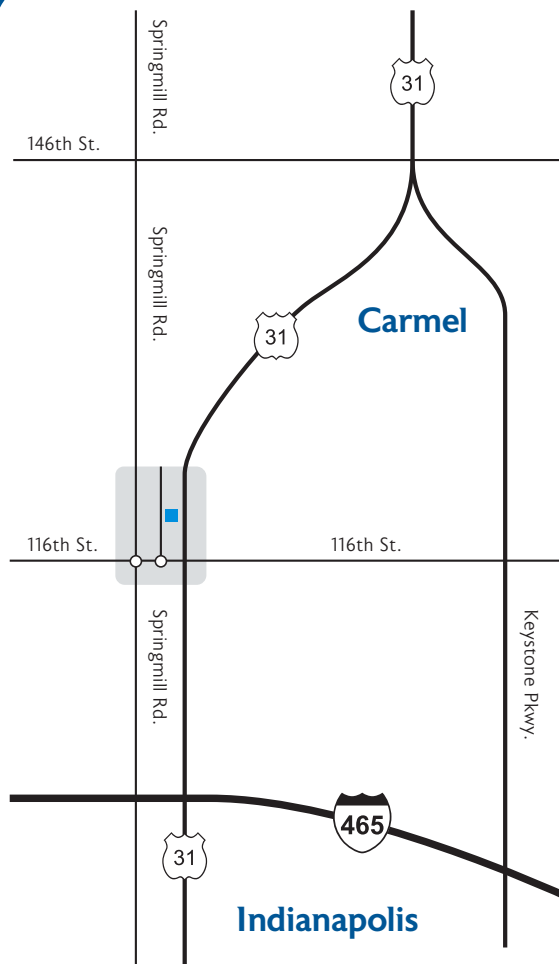

## Carmel Campus

### DIRECTIONS

Traveling north on US 31, exit onto 116th Street. Turn left (west) onto 116th Street to the roundabout at Illinois Street. Take the first exit off the roundabout (north) to stay on Illinois Street. The office, located at 12188-B N. Meridian Street, will be on your right.

Traveling east on 116th Street, take the third exit off the roundabout (north) to turn onto Illinois Street. The office, located at 12188-B N. Meridian Street, will be on your right.